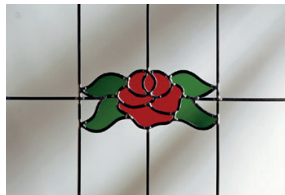

Colours – traditional fan lights

RTF 1
295 x 175

RTF 2
295 x 175

RTF 3
170 x 170

RTF 4
295 x 155

RTF 5
290 x 200

RTF 6
170 x 170

RTF 7
200 x 140

RTF 8
200 x 140

RTF 9
200 x 140

RTF 10
245 x 100

RTF 11
245 x 100

RTF 12
245 x 100

RTF 13
195 x 205

RTF 14
190 x 145

RTF 15
250 x 180