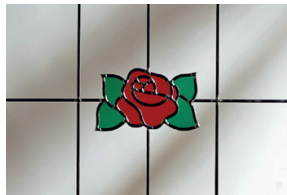

RTF 22
130 x 140

RTF 25
190 x 110