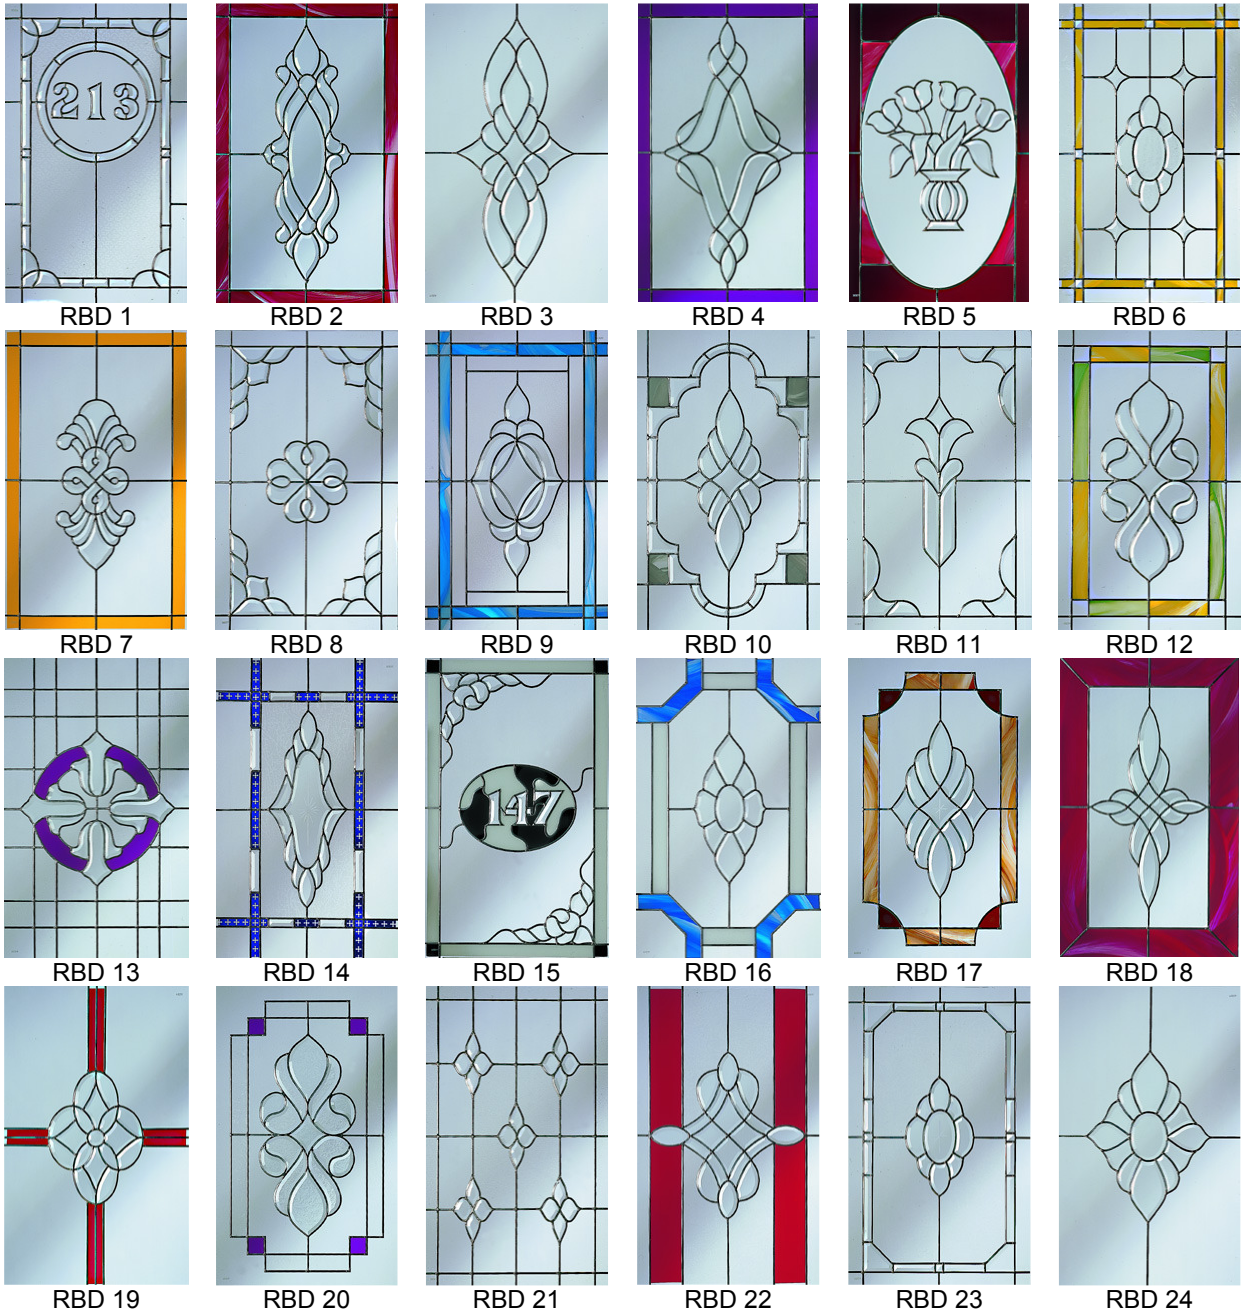

Bevelled Half Doors

Sizes of dual doors shown are: w: 560 (mm) x h: 915 (mm)

*Colours of lead in these pages are for illustration purposes only, colour of lead must be specified when placing order.
Small bubbles and imperfections are deemed acceptable due to the manufacturing process.
Colours may vary slightly to those illustrated and should only be used as a guide.*